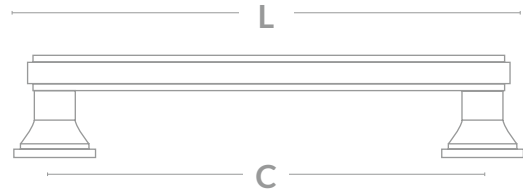

## Jefferson Appliance Pull

Pull Code	Length (L)	Centres (C)
JEF/APP	398mm / 15.6"	368mm / 14.5"

PBL

PBUL

SBL

SBUL

ABL

ABUL